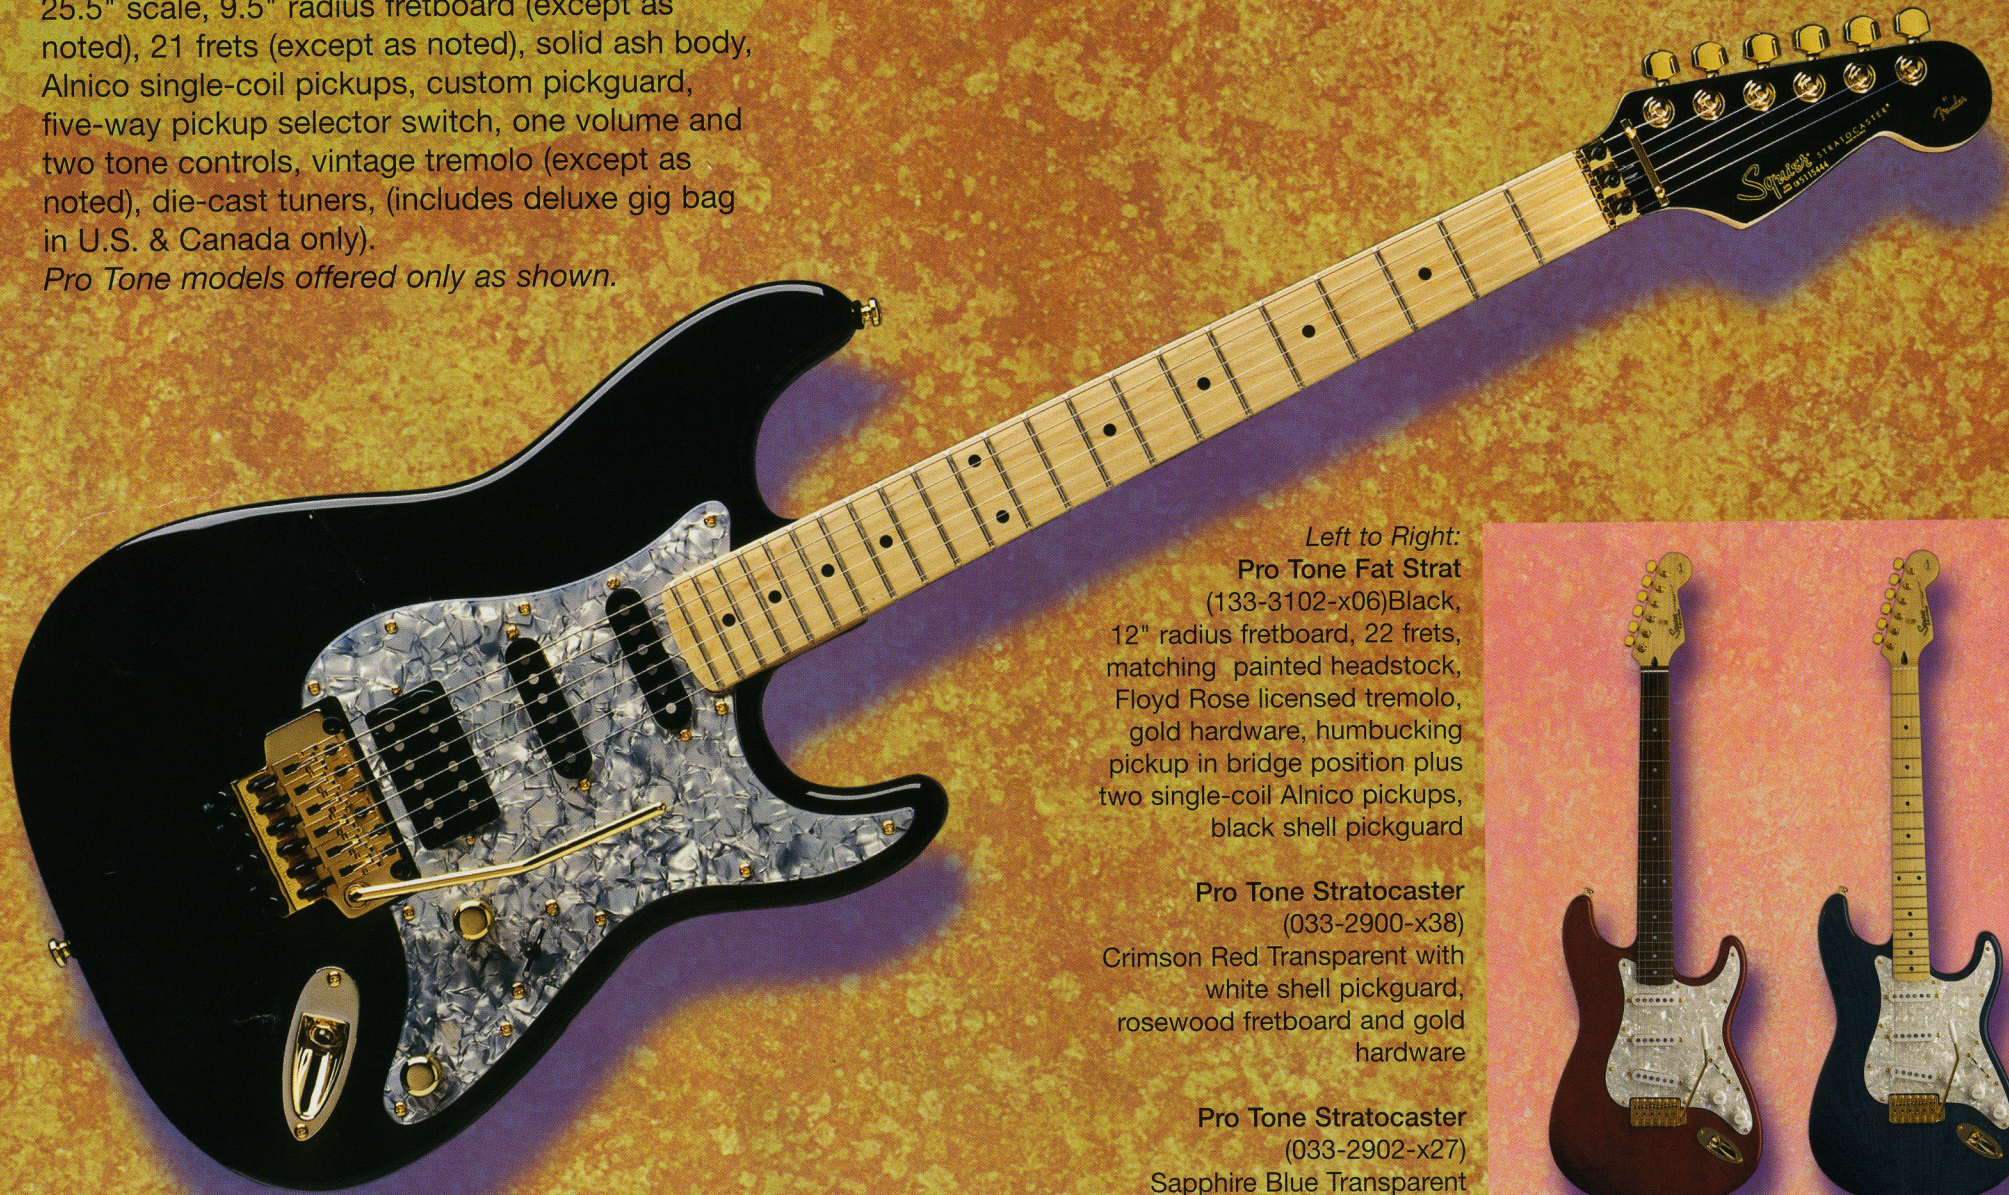

electric guitars, basses & amps

Pro Tone Series

Stratocaster®

Series Specifications: One-piece maple neck, 25.5" scale, 9.5" radius fretboard (except as noted), 21 frets (except as noted), solid ash body, Alnico single-coil pickups, custom pickguard, five-way pickup selector switch, one volume and two tone controls, vintage tremolo (except as noted), die-cast tuners, (includes deluxe gig bag in U.S. & Canada only).

Pro Tone models offered only as shown.

Left to Right:

Pro Tone Fat Strat
(133-3102-x06) Black,
12" radius fretboard, 22 frets,
matching painted headstock,
Floyd Rose licensed tremolo,
gold hardware, humbucking
pickup in bridge position plus
two single-coil Alnico pickups,
black shell pickguard

Pro Tone Stratocaster
(033-2900-x38)
Crimson Red Transparent with
white shell pickguard,
rosewood fretboard and gold
hardware

Pro Tone Stratocaster
(033-2902-x27)
Sapphire Blue Transparent
with white shell pickguard and
gold hardware

Pro Tone Stratocaster
(033-2700-x00)
3-color Sunburst with
white shell pickguard and
rosewood fretboard

Pro Tone Stratocaster
(033-2600-x05)
Olympic White with red
shell pickguard, rosewood fretboard
and matching painted headstock