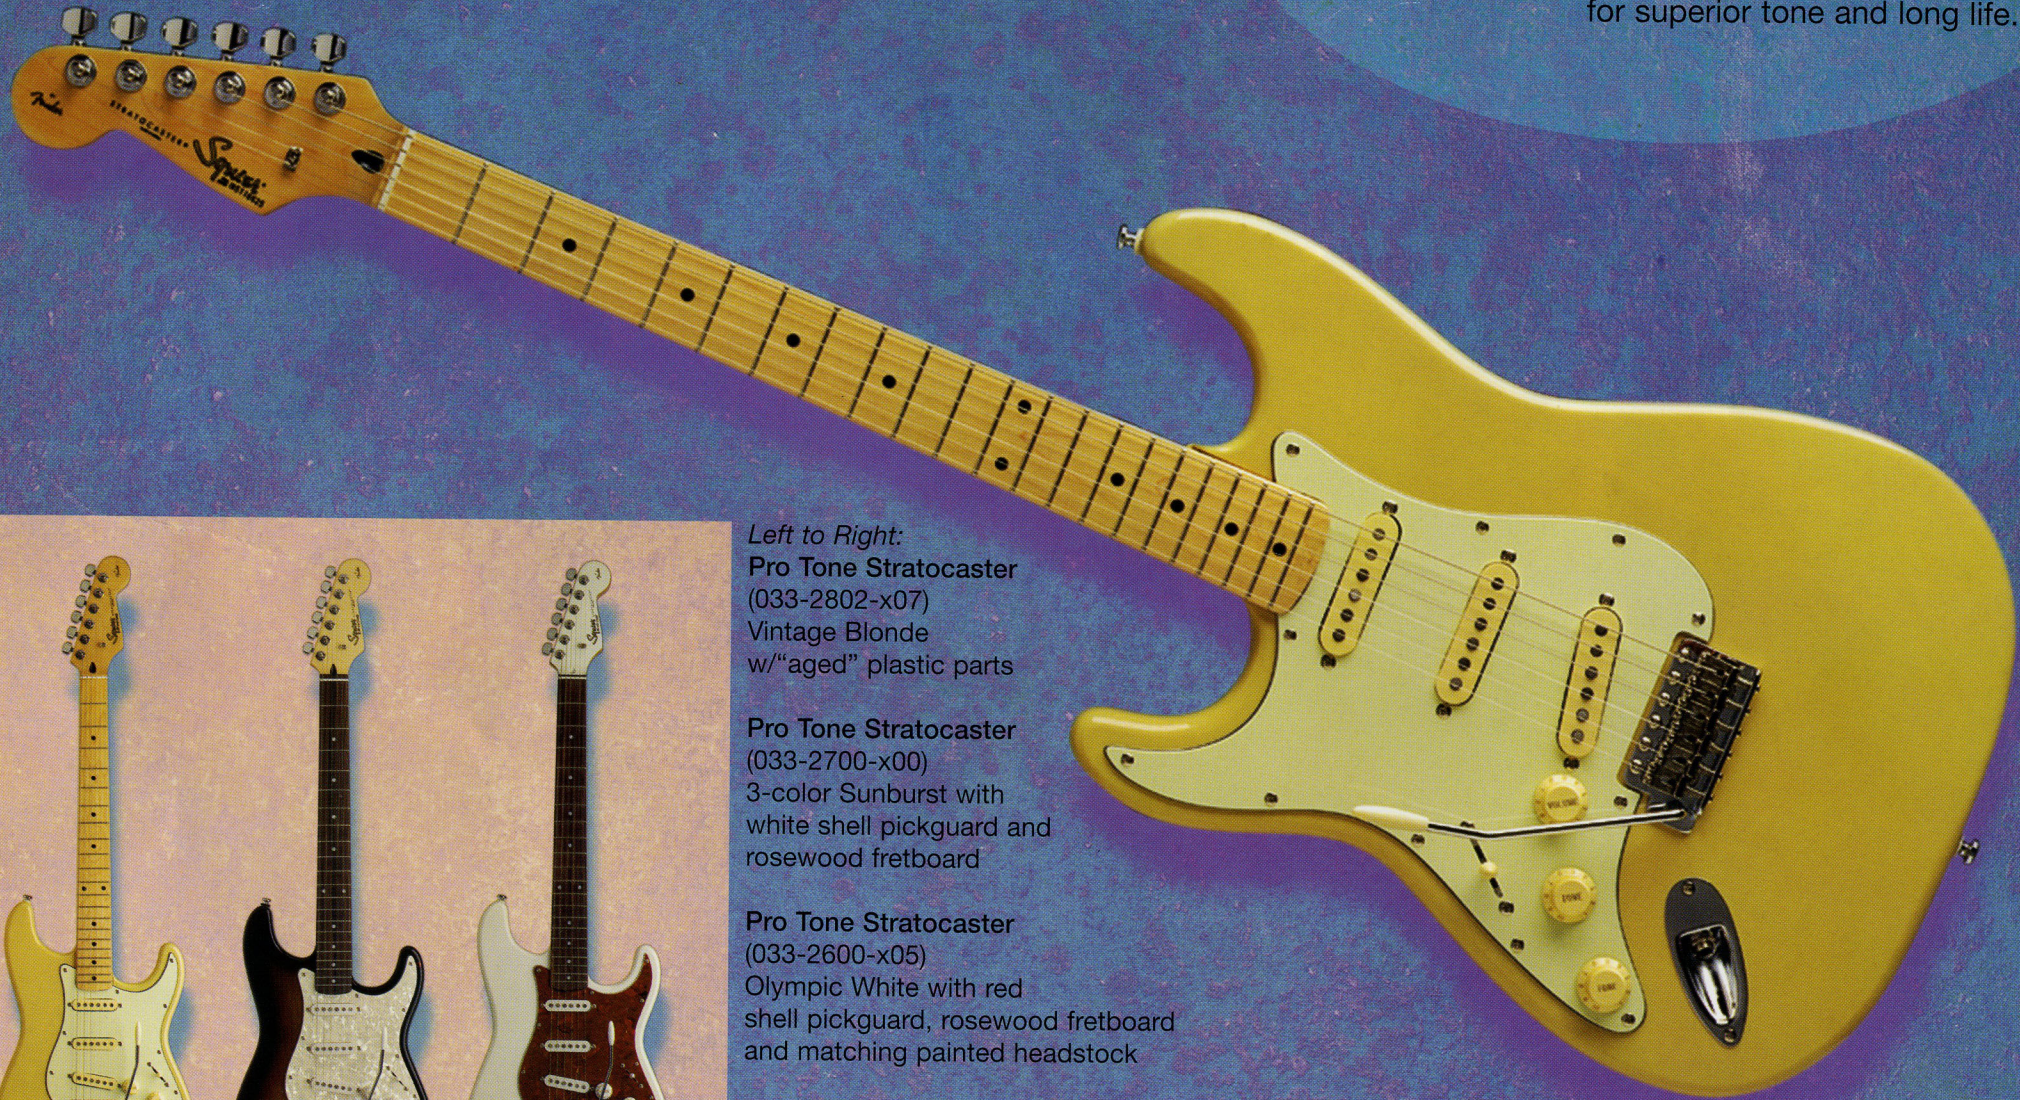

Pro Tone Stratocaster
(033-2900-x38)
Crimson Red Transparent with
white shell pickguard,
rosewood fretboard and gold
hardware

Pro Tone Stratocaster
(033-2902-x27)
Sapphire Blue Transparent
with white shell pickguard and
gold hardware

Pro Tone Series

Stratocaster®

All Squier electric guitars and basses are factory equipped with genuine Fender strings for superior tone and long life.

Left to Right:
Pro Tone Stratocaster
(033-2802-x07)
Vintage Blonde
w/"aged" plastic parts

Pro Tone Stratocaster
(033-2700-x00)
3-color Sunburst with
white shell pickguard and
rosewood fretboard

Pro Tone Stratocaster
(033-2600-x05)
Olympic White with red
shell pickguard, rosewood fretboard
and matching painted headstock

Pro Tone Stratocaster
(left-handed)
(033-2822-x07)
Vintage Blonde
w/"aged" plastic parts

Standard Series Stratocaster®

Series Specifications: One-piece maple neck, 25.5" scale, 9.5" radius fretboard, solid alder body, multi-ply pickguard, three single-coil pickups (except as noted), five-way pickup selector switch, one volume and two tone controls, chrome hardware and synchronous tremolo.