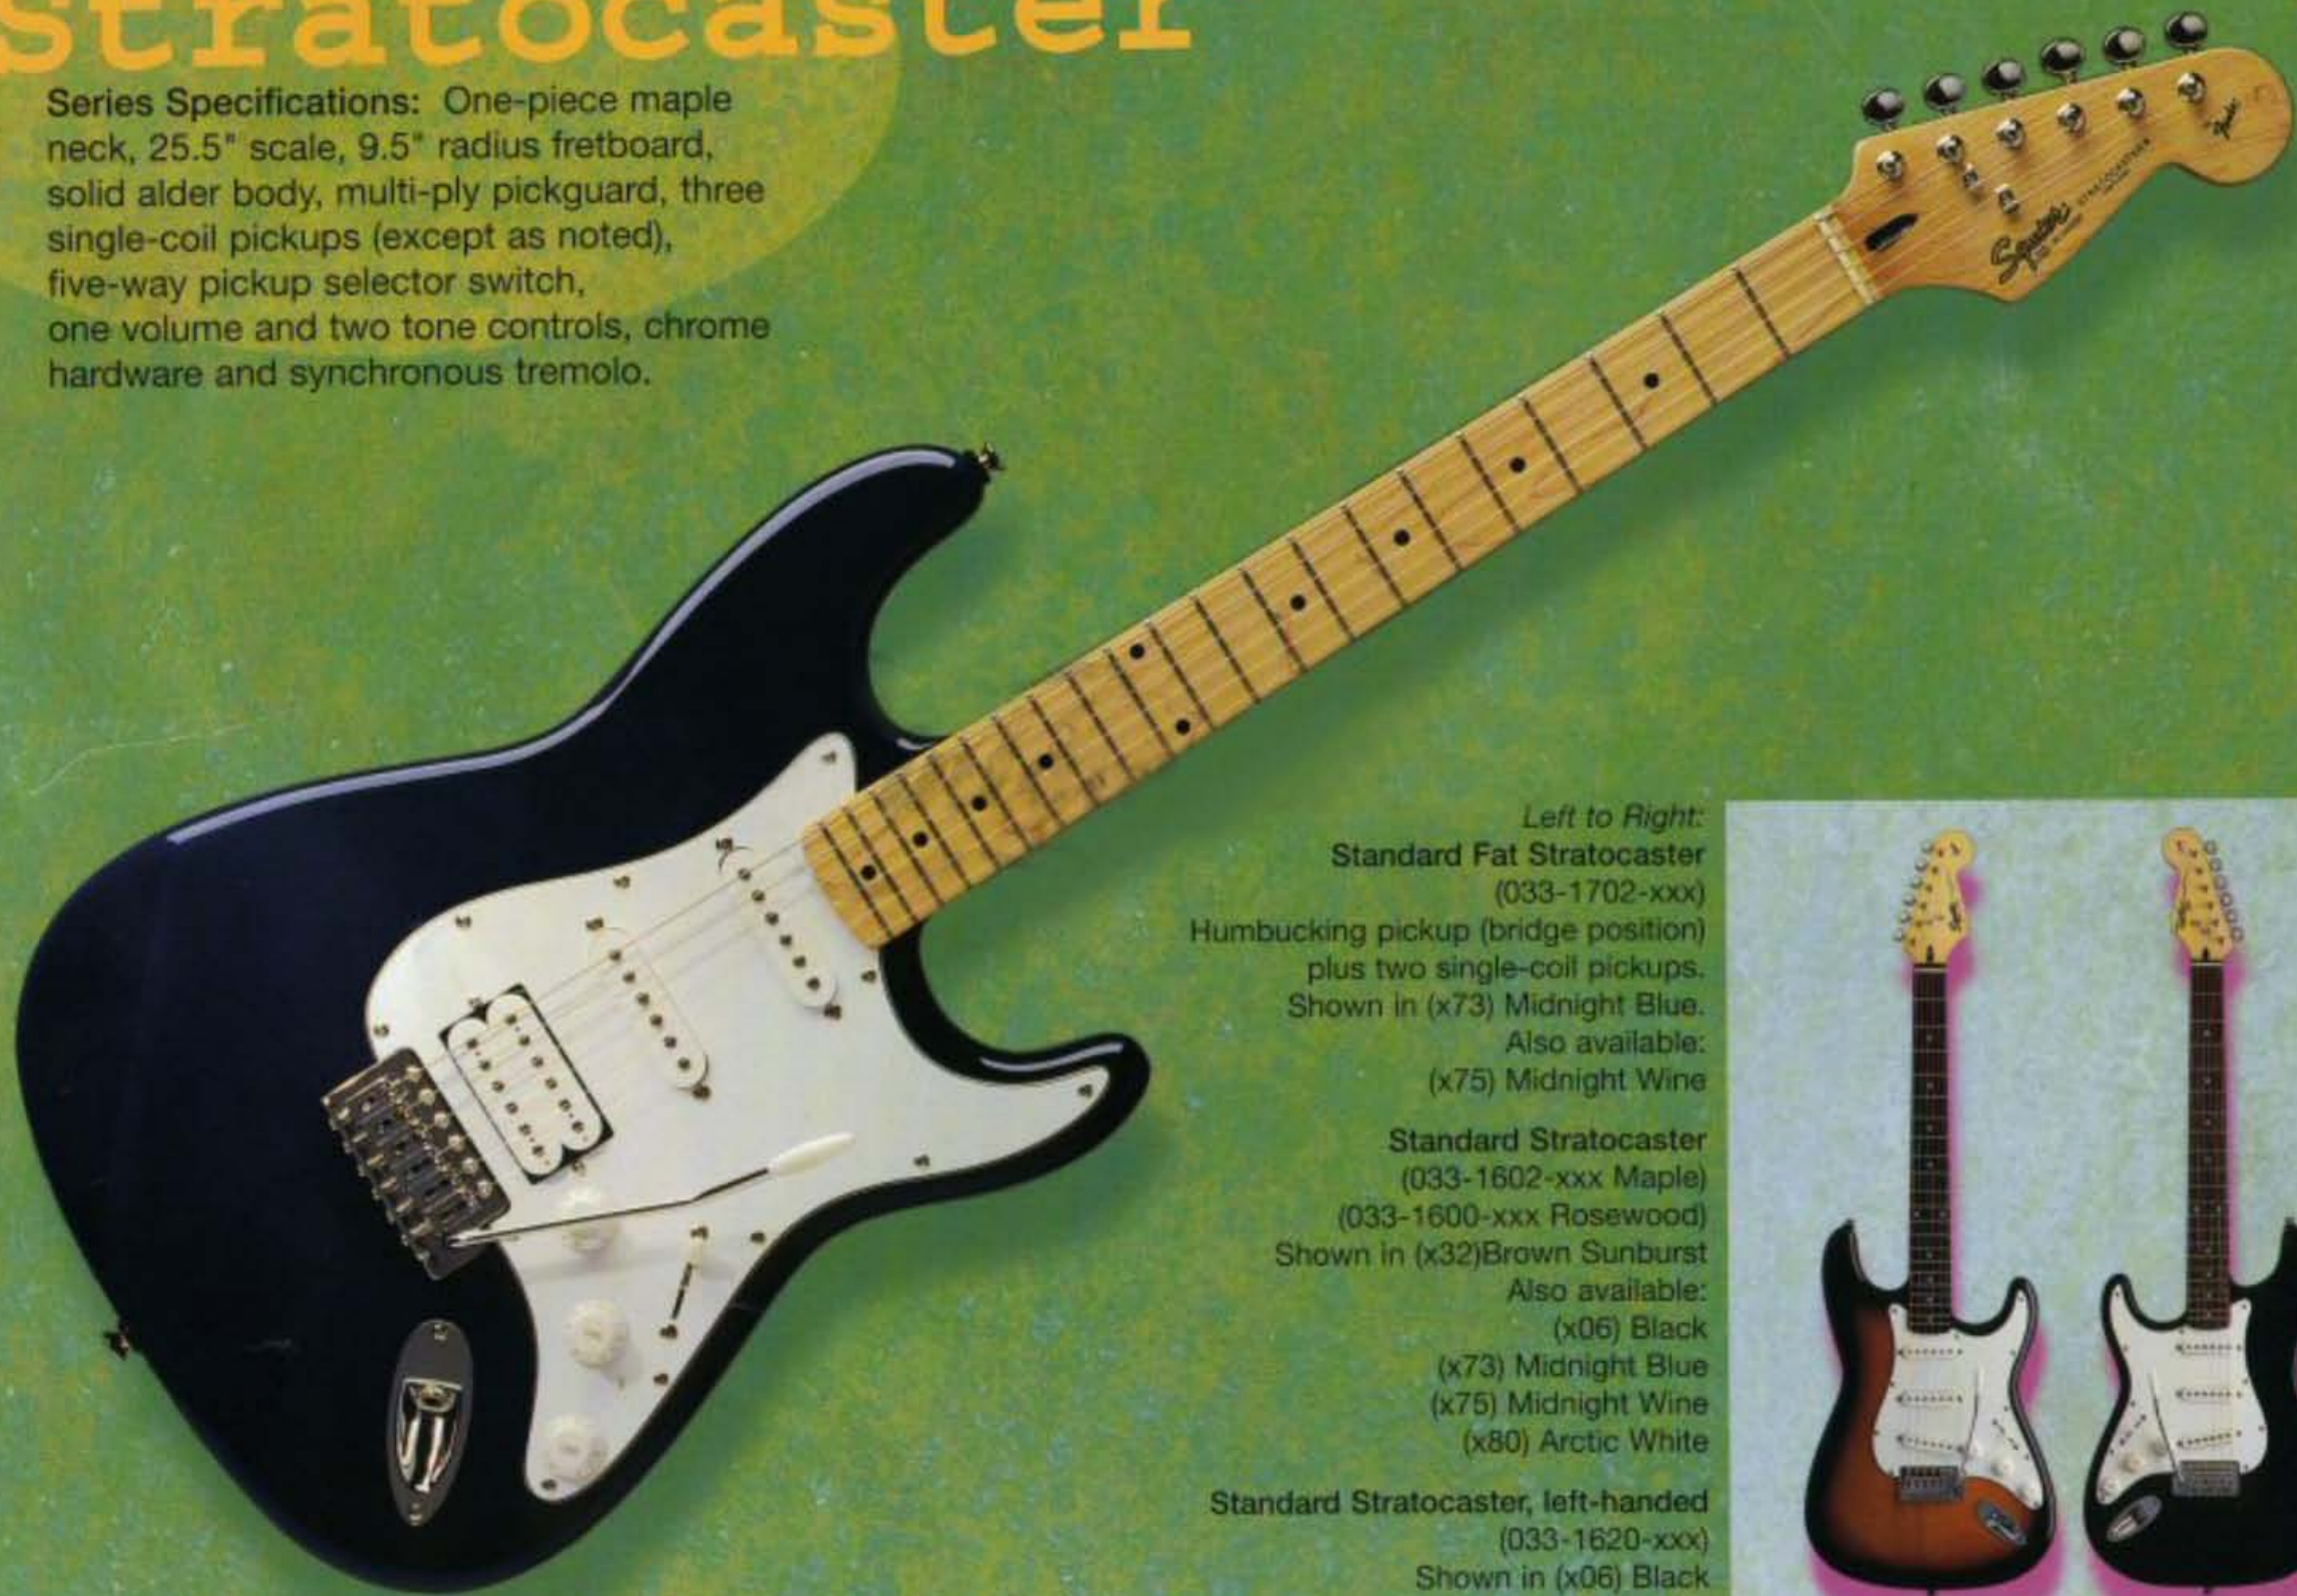

Pro Tone Series

Stratocaster®

All Squier electric guitars and basses are factory equipped with genuine Fender strings for superior tone and long life.

Left to Right:
Pro Tone Stratocaster
(033-2802-x07)
Vintage Blonde
w/"aged" plastic parts

Pro Tone Stratocaster
(033-2700-x00)
3-color Sunburst with
white shell pickguard and
rosewood fretboard

Pro Tone Stratocaster
(033-2600-x05)
Olympic White with red
shell pickguard, rosewood fretboard
and matching painted headstock

Pro Tone Stratocaster
(left-handed)
(033-2822-x07)
Vintage Blonde
w/"aged" plastic parts

Standard Series Stratocaster®

Series Specifications: One-piece maple neck, 25.5" scale, 9.5" radius fretboard, solid alder body, multi-ply pickguard, three single-coil pickups (except as noted), five-way pickup selector switch, one volume and two tone controls, chrome hardware and synchronous tremolo.